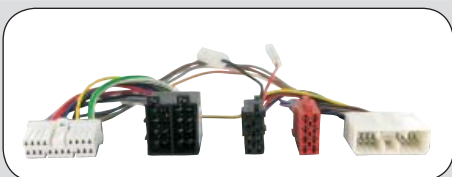

*Adapter is suitable to connect directly to:  
Parrot CK3000/ CK3100/ CK3200/ CK3300/ 3400GPS/ MK6000*

**T - Harness**

ean 8715647811811

For Four

20.1194-902

**Koppeladapters**

ean 8715647809054

20.1086-902