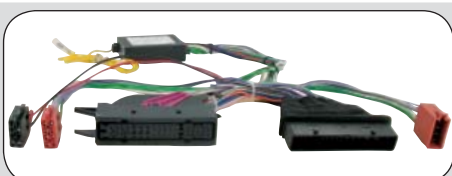

*Equipped with a Bose 6000 system (black amplifier)*

*For correct use of the adapter use one of the extension cables on page 3*

ean 8715647823203

**20.1320-880**

A6                    2006 -->  
Q7                    2006 -->