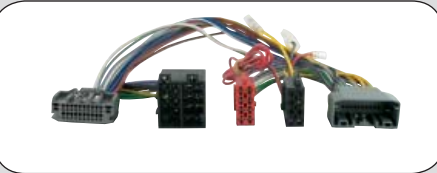

20.1030-902

Avanger	1995 --> 2000
Caravan	1988 --> 2000
Durango	1998 --> 2001
Intrepid	1994 --> 1997
Neon	1995 --> 1999
Viper	

ean 8715647838542