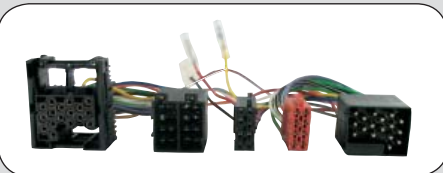

20.1020-902

F 1996 --> 2001
TF 2002 --> 2005
ZR 2001 --> 2005
ZS 2001 --> 2003
ZT 2001 --> 2005

Koppeladapters