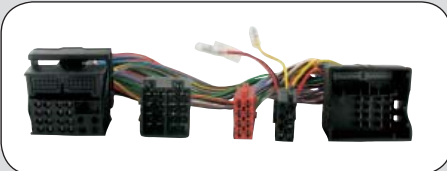

20.1194-902

A class W169 2004 --> *
*Audio 20/ 50APS/ Comand JPS without Harman Kardon Sound system

B class W245 2005 --> *
*Audio 20/ 50APS/ Comand JPS without Harman Kardon Sound system

C class W203 2003 --> 2008
C class W204 2007 -->
CLC CL-203 2008 -->
CLK W209 2004 -->
G class W463 2007 -->
GL X164 2006 -->
M class W164 2006 -->
R class W251 2006 -->

Without Bose (fiber optic)
Without Harman Kardon system
Without Harman Kardon system
Without Harman Kardon system
Audio20/ Comand APS -
Without Harman Kardon system
Without Harman Kardon system
Without Harman Kardon system
Audio 20CD/ Audio 50 APS/
Comand APS without Harman Kardon system
With most adapter

Pre wired for steering wheel control

Sprinter 2006 -->

ean 8715647849999