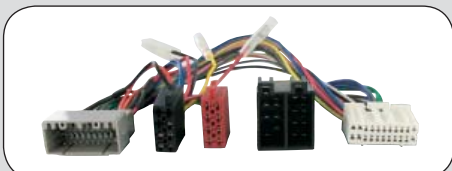

**20.1035-903**

Cherokee	2008 -->
Wrangler	2007 -->

*Equipped with OEM amplifier*

*For correct use of the adapter use one of the extension cables on page 3*

ean 8715647849869

**20.1035-904**

Commander	2006 -->
Grand Cherokee	2005 --> 2007