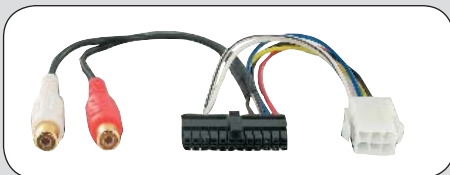

### ***Installation regulation TCP T-Harnesses***

- 1) Take the car keys out of the ignition before removing the radio***
- 2) Remove the radio with the TCP removal keys, info on [www.tomacarparts.nl](http://www.tomacarparts.nl) 12.28 program***
- 3) Always check the pin positions of the +15 & +30 & ground***
- 4) Some cars do not have a save +15. Therefore our T-Harnesses are equipped with a long cable to safely get this +15 from the fuse box***
- 5) Always test the audio first after installing the T-harness and before installing the carkit or multimedia system***
- 6) Always check the installation manual of the to be connected carkit or multimedia system***
- 7) Before activating the carkit or multimedia system always put the ignition on the accessory position for a period of 20 seconds minimum. In most cases this is the time needed to accept the added system in the car as a built-in system.***

ean 8715647823067

**20.1000-270**

Parrot display extension cable CK3000/ CK3100/ CK3300/ CK3500

*Cable length: 500 cm.*

ean 8715647823043

**20.1000-280**

Parrot display extension cable CK3100/ CK3200/ CK3300/ CK3500/ MK6000/ MKi 9000 serie

*Cable length: 500 cm.*

ean 8715647850230

**20.1000-300**

Line in adapter MK6000/ MK6100/ MKi 9100/ MKi9200

ean 8715647849654

**20.1000-550**

THB Bury extension cable CC9040/ CC9060

*Cable length: 500 cm.*