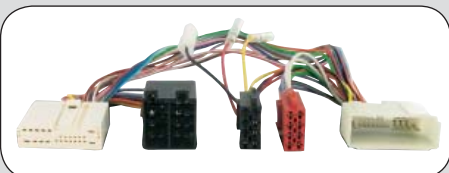

20.1122-915

All models 2005 --> with 40 ways Most adapter and "phone in" function.

Without navigation system. With or without amplifier.

Control the volume of your phone call, directly from the radio.

*Adapter is suitable to connect directly to:
Parrot CK3000/ CK3100/ CK3200/ CK3300/ 3400GPS/ MK6000*

ean 8715647809184

20.1121-902

Lincoln Aviator 2003 --> 2005
Lincoln Navigator 2003 --> 2005
Lincoln Town Car 2003 --> 2005
Mercury Grand Marquis 1995 --> 2005
Mercury Marauder 2003 --> 2005
Mercury Montego 2005 -->
Mercury Monterey 2004 --> 2005