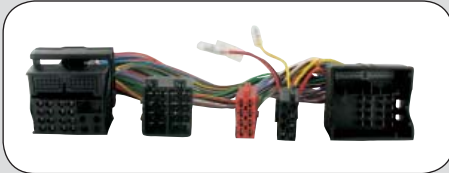

20.1320-902

Fabia	2007 -->
Octavia	2004 -->
SuperB	2008 -->
Roomster	2007 -->

ean 8715647849807