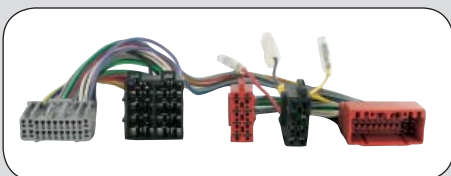

20.1031-902

300 M	2002 --> 2006
PT Cruiser	2005 --> 2006
Sebring	2005 --> 2007
Grand Voyager	2005 --> 2008
Voyager	2005 --> 2008

For models without Canbus

ean 8715647828475