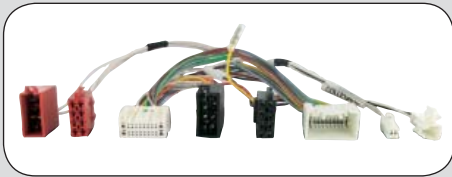

T - Harness

ean 8715647833844