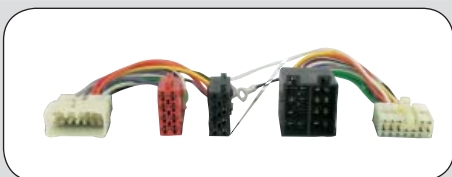

T - Harness

Koppeladapters

ean 8715647817509