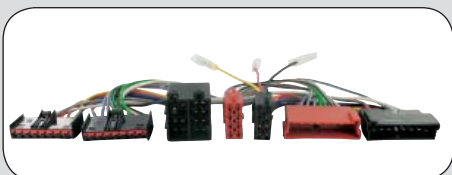

20.1114-908

8 ways power connector

Sharan

1995 --> 2005

ean 8715647811859