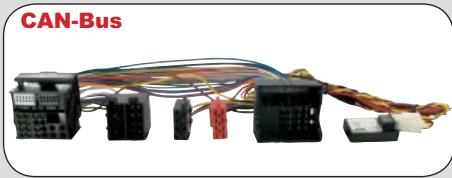

20.1232-910

Agila 2000 --> 2008
Astra 2004 -->
Corsa 2004 -->
Combo 2002 -->
Omega 2001 --> 2005
Meriva 2005 -->

Movano 2006 -->
Vectra 2005 -->
Vivaro 2006 -->
Zafira 2005 -->

Equipped with Audio CD30/ 40 / 70/ 90 Pre wired for steering wheel control

ean 8715647850032

CAN-Bus