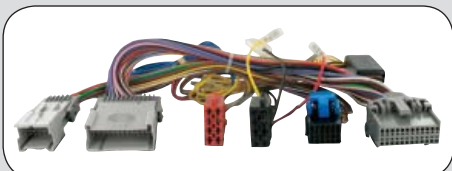

*For correct use of the adapter use one of the extension cables on page 3*

**Koppeladapters**

ean 8715647827348

20.1271-903

BLS  
DTS

2006 -->  
2006 -->

ean 8715647838610

20.1038-902