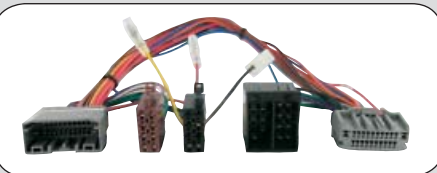

20.1035-902

Avanger	2007 -->
Caliber	2008 -->
Gran Caravan	2008 -->
Journey	2008 -->
Nitro	2007 -->

ean 8715647849869