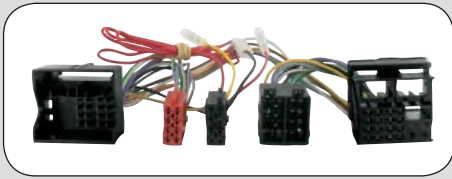

T - Harness

Koppeladapters

ean 8715647833363