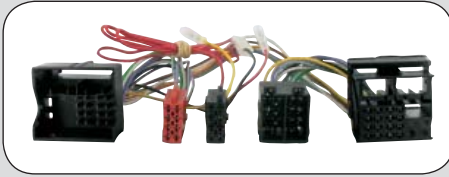

ean 8715647811859