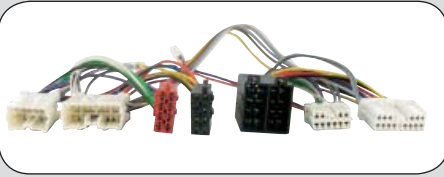

ean 8715647809061

20.1352-902

760	1993 --> 1996
850	1992 --> 1997
940	1991 --> 1998
960	1993 --> 2000
C70/ S70/ V70	1997 --> 2000
S40/ V40	1996 --> 2000
FH/ FN/ NH	1994 --> 2005
FL6/ FS7	1986 --> 1999

ean 8715647808422