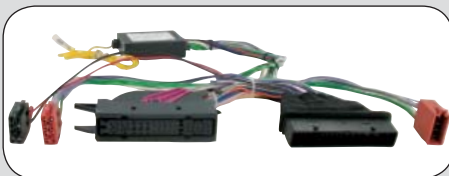

ean 8715647849814

20.1320-926

Pre wired for steering wheel control

A2	2004 --> Symphony radio/ Navi-Plus MMI system
A3	2005 --> Symphony radio/ Navi-Plus MMI system
A4	2005 --> Chorus-Concert Symphony/ Navi-Plus MMI system
A4 Allroad	2005 --> MMi Basic 4 speaker system
A4	2007 --> MMi Basic 4/ 8 speaker system/ Without navi
A5	2007 --> MMi Basic 4/ 8 speaker system/ Without navi
A6	2004 --> MMi Basic 4/ 8 speaker system
Q7	2006 --> MMi Basic 8 speaker system
R8	2006 --> Chorus system
TT	2007 --> without sound system

ean 8715647839235

20.1320-896

A4	2008 -->
A5	2007 -->

Equipped with a standard sound system

For correct use of the adapter use one of the extension cables on page 3

ean 8715647839242

20.1320-897

A4	2008 -->
A5	2007 -->