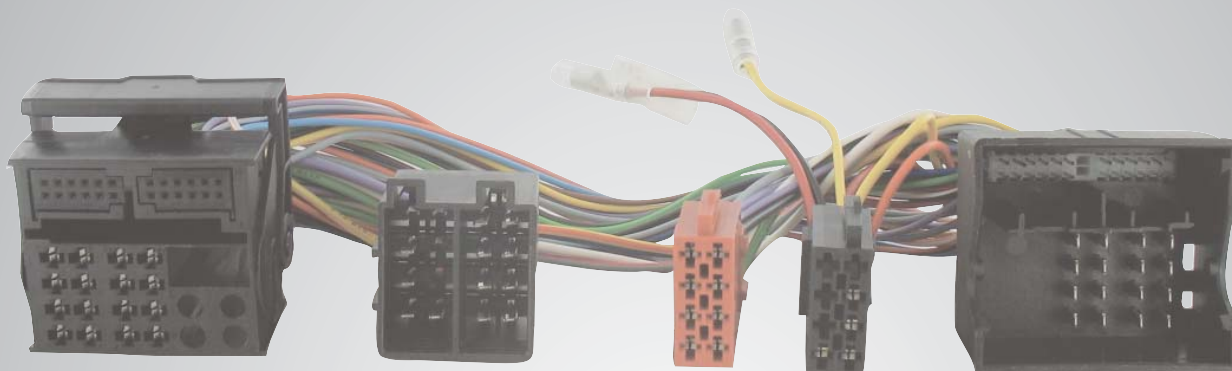

## **T-HARNESS - KOPPELADAPTER**

***These T-harnesses can be used for simple connection with 2 times 8pins ISO male – female with specific car type radio adapters (OEM).***

***This type of connection makes it possible to put in for example a Parrot or THB Bury carkit and getting the sound through the 2 front speakers. You can also use these T-harnesses for connecting multimedia systems (for example ISOTEC) and navigation systems such as Tom Tom and Pioneer.***