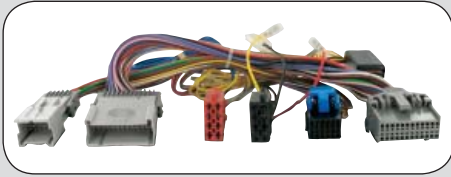

General Motors/ Buick

T - Harness

Koppeladapters

ean 8715647838610

20.1038-902

Canyon --> 2006
Denali --> 2006
Envoy --> 2006
Safri --> 2006
Savanna --> 2006
Sierra 2006 -->

Sierra Denali --> 2006
Yukon (XL) 2006 -->
Yukon Denali --> 2006
W3500 --> 2006