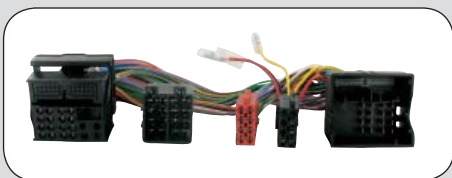

20.1320-910

Altea 2005 -->
Cordoba 2003 --> 2005
Leon 2005 -->
Toledo 2005 -->

Pre wired for steering wheel control

ean 8715647828482

CAN-Bus