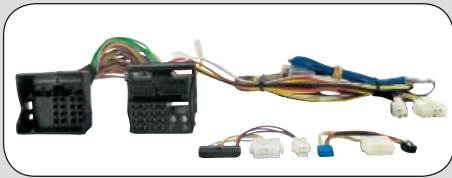

*Equipped with Audio CD30/ 40 / 70/ 90 Pre wired for steering wheel control*

ean 8715647850032

**CAN-Bus**

**20.1232-926**

Agila 2000 --> 2008  
 Astra 2004 -->  
 Corsa 2004 -->  
 Combo 2002 -->  
 Omega 2001 --> 2005  
 Meriva 2005 -->

Movano 2006 -->  
 Vectra 2005 -->  
 Vivaro 2006 -->  
 Zafira 2005 -->

*Equipped with Audio CD30/ 40 / 70/ 90 Pre wired for steering wheel control*

ean 8715647850079

**20.1232-915**

All models with 40 ways Most adapter and "phone in" function.