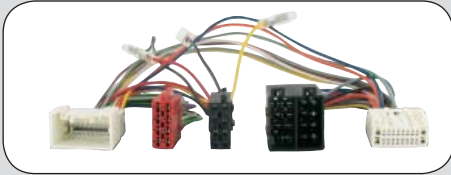

20.1202-902

Lancer	2008 -->
Montero	2007 -->
Pajero	2007 -->
Outlander	2007 -->
Shogun	2007 -->

Without navigation system and without amplifier

ean 8715647826211