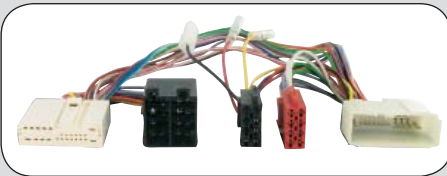

20.1121-902

Crown Victoria	1995 --> 2005
Escape	2005 -->
Expedition	2004 --> 2006
Fiesta	2002 --> 2005
Fusion	2003 --> 2005

Freestar	2004 -->
Mustang	2005 -->
Ranger	2004 --> 2006
Thunderbird	2002 --> 2005
F150	--> 2004

Equipped with a Sony system

ean 8715647808392