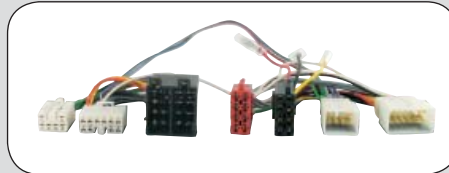

*Adapter is suitable to connect directly to:  
Parrot CK3000/ CK3100/ CK3200/ CK3300/ 3400GPS/ MK6000*

ean 8715647808415

**20.1300-902**

Daihatsu all models 1993 -->

ean 8715647809207

**20.1030-902**

Avanger	1995 --> 2000
Caravan	1988 --> 2000
Durango	1998 --> 2001
Intrepid	1994 --> 1997
Neon	1995 --> 1999
Viper	