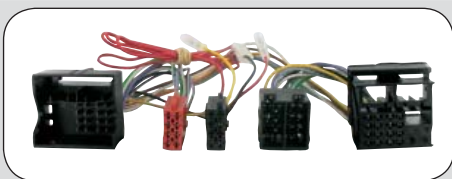

T - Harness

Koppeladapters

ean 8715647811859

20.1320-902

Altea 2005 -->
Cordoba 2003 --> 2005
Leon 2005 -->
Toledo 2005 -->

ean 8715647849807