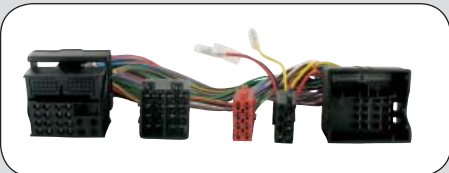

ean 8715647834032

**20.1122-904**

All models EU 2007 -->  
Fiesta 2006 --> 2009

ean 8715647849951

**20.1122-910**

All models EU 2007 -->  
Fiesta 2006 --> 2009

*Pre wired for steering wheel control*

EAN 8715647