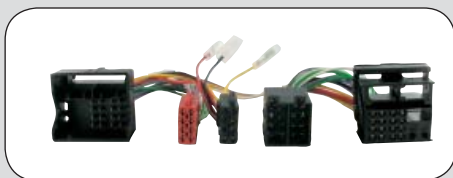

20.1041-901

C2	2004 -->	C5 II	2005 -->
C3	2005 -->	C5 III	2008 -->
C4	2005 -->	C6	2007 -->
C4 Picasso I & II	2005 -->	C8	2005 -->
C5 I			

ean 8715647849883