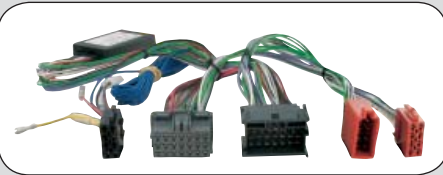

20.1194-904

C class W203 2003 --> 2007
C class W204 2007 -->
CL C215 2003 -->
E class W211 2006 -->
M class W163 2001 --> 2005
S class W220 2003 --> 2005
SL R230 2004 -->

Equipped with Bose sound system/ Pre wired for steering wheel control

The following Mercedes models can be equipped with 2 X 8 ISO (Audio 5 system)

190 W 201	1982 --> 1993	G class W460/ 461	1979 --> 2001	
A class W168	1997 --> 2003	G class W463	2001 --> 2007	(without active system/ Harman Kardon system)
A class W169	2004 -->			(without active system)
Actross	1997 -->	M class W163	1997 --> 2005	
Alego	1989-->	S class W140	1990 --> 1999	
Axor	2002 -->	S class W220	1999 --> 2003	(without Bose system)
C class W202	1993 --> 2000 (without active system)	SL R129	1988 --> 2002	(without active system)
C class W203	2000 --> 2003 (without active system)	SL R230	2002 --> 2004	(without active system)
CL C215	1999 --> 2003 (without active system)	SLK R170	1996 --> 2004	(without Bose system)
CLK W208	1997 --> 2002 (without Bose system)	Sprinter	1995 --> 2005	
CLK W209	2003 --> 2004 (without Harman Kardon)	Sprinter	2006 -->	
E class W124	1985 --> 1995	V class W683/2	1996 --> 2008	
E class W210	1996 --> 2002 (without active system)			

ean 8715647808361