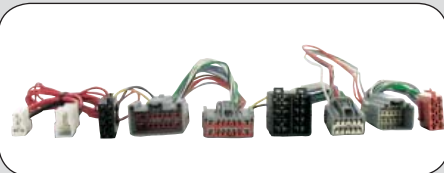

20.1357-903

V70 (135)	2007 -->	(install at the back of the CD player)
S80	2006 -->	(install at the back of the CD player)
XC70	2007 -->	(install at the back of the CD player)

Equipped with Base Performance Sound system
Cable includes derivation ignition +15 wire

ean 8715647818728