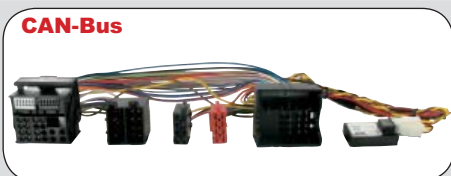

20.1041-926

207	2006 -->
308	2008 -->
407	2004 -->
607	2006 -->

Pre wired for steering wheel control

ean 8715647827294