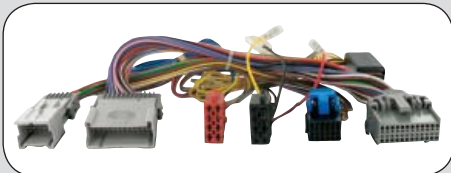

*Adapter is suitable to connect directly to:  
Parrot CK3000/ CK3100/ CK3200/ CK3300/ 3400GPS/ MK6000*

ean 8715647838610

20.1038-902

9.7X

2005 -->

*Equipped with seperate amplifier*

T - Harness

Koppeladapters