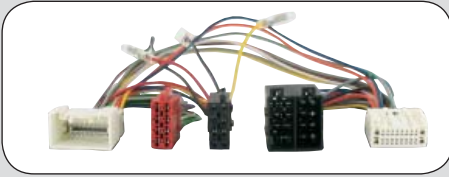

T - Harness

Koppeladapters

ean 8715647827294

20.1202-902

C-Crosser 2007 -->

Without navigation system and without amplifier

ean 8715647826211