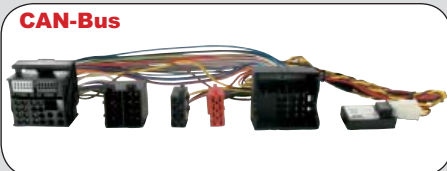

20.1194-925

CAN-Bus

CLS W219
E class W211 2002 --> 2003
E class W322 2003 -->
SLK R171 2004 -->

Audio 20 system
Audio 10/ 20 system
Audio 20 system
Audio 20 system

Pre wired for steering wheel control

ean 8715647811811