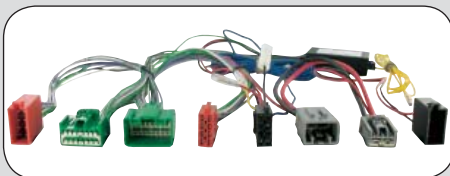

ean 8715647848008

**20.1261-903**

Range Rover Sport 2007 -->  
*Equipped with Harman Kardon Logic 7 audio system*

*For correct use of the adapter use one of the extension cables on page 3*

ean 8715647849775