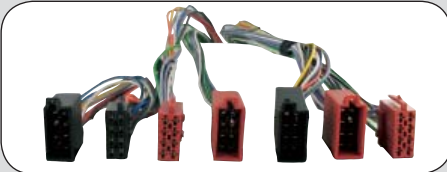

Mercedes

T - Harness

ean 8715647849340

20.1000-500

E class --> 2002

Parrot adapter 500 cm. With OEM amplifier in the rear

ean 8715647811804