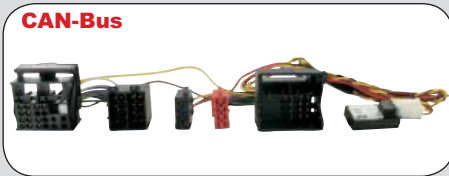

20.1320-925

A2	2004 --> Symphony radio/ Navi-Plus MMI system
A3	2005 --> Symphony radio/ Navi-Plus MMI system
A4	2005 --> Chorus-Concert Symphony/ Navi-Plus MMI system
A4 Allroad	2005 --> MMi Basic 4 speaker system
A4	2007 --> MMi Basic 4/ 8 speaker system/ Without navi
A5	2007 --> MMi Basic 4/ 8 speaker system/ Without navi
A6	2004 --> MMi Basic 4/ 8 speaker system
Q7	2006 --> MMi Basic 8 speaker system
R8	2006 --> Chorus system
TT	2007 --> without sound system

ean 8715647849814