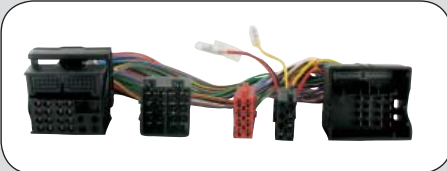

## T - Harness

ean 8715647849340

20.1000-500

E class --> 2002

Parrot adapter 500 cm. With OEM amplifier in the rear

ean 8715647811804

20.1194-901

CLS W219  
E class W211 2002 --> 2003  
E class W211 2003 -->  
SLK R171 2004 -->