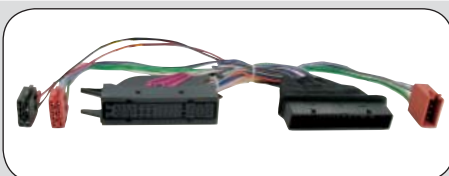

ean 8715647839235

20.1320-896

A4	2008 -->
A5	2007 -->

Equipped with a standard sound system

For correct use of the adapter use one of the extension cables on page 3

ean 8715647839242

20.1320-897

A4	2008 -->
A5	2007 -->