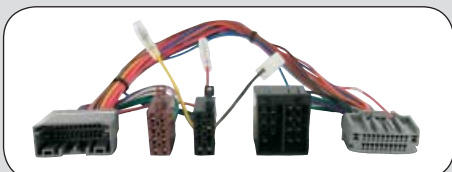

20.1035-905

Liberty	2008 -->
Wrangler	2007 -->

Equipped with Boston/ Sound system

For correct use of the adapter use one of the extension cables on page 3