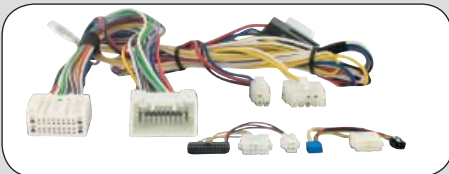

20.1202-915

C-Crosser 2007 -->

*Without navigation system. With or without amplifier. (Rockfort)
With "phone in" function.
Control the volume of your phone call, directly from the radio.*

*Adapter is suitable to connect directly to:
Parrot CK3000/ CK3100/ CK3200/ CK3300/ 3400GPS/ MK6000*

ean 8715647808415