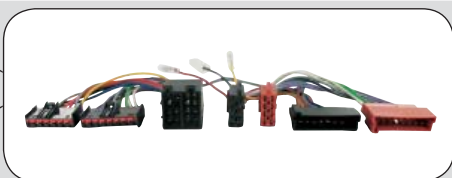

20.1114-907 7 ways power connector

20.1114-908 8 ways power connector

Alhambra 1997 --> 2000