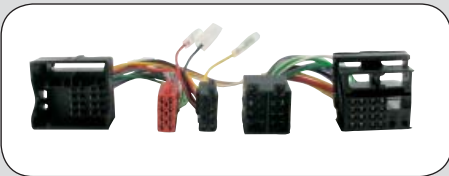

20.1024-902

1 serie	--> 2005
3 serie E46	--> 2005
3 serie E90	2005 -->
5 serie E39	2003 --> 2005
5 serie E60/ E61/ M5	--> 2006

X3	--> 2005
X5	--> 2006
Z3	2001 --> 2002
Z4	2003 --> 2006
Mini Cooper	--> 2005

If the car is equipped with a navigation system, use one of the extension cables on page 3

ean 8715647849838