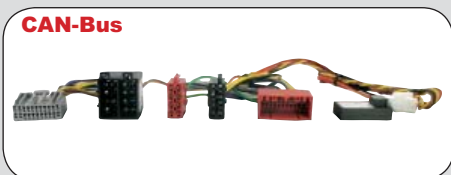

20.1031-925

CAN-Bus

300 M	2002 -->
Neon	2002 -->
PT Cruiser	2002 --> 2005
Sebring	2001 --> 2005
Grand Voyager	11 - 2001 --> 2005
Voyager	11 - 2001 --> 2005

For models with Canbus

ean 8715647838542