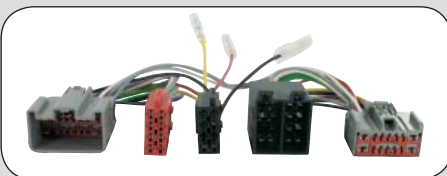

20.1124-902

Fiesta	2009 -->