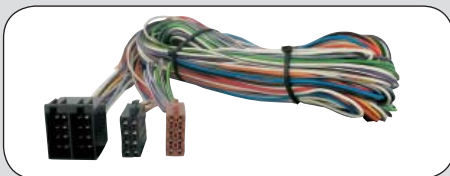

20.1000-550

THB Bury extension cable CC9040/ CC9060

Cable length: 500 cm.

ean 8715647849791

20.1000-400

2 X 8 ISO 400 cm. extension cable