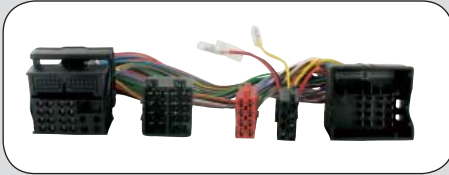

20.1320-910

Pre wired for steering wheel control

A2	2004 --> Symphony radio/ Navi-Plus MMI system
A3	2005 --> Symphony radio/ Navi-Plus MMI system
A4	2005 --> Chorus-Concert Symphony/ Navi-Plus MMI system
A4 Allroad	2005 --> MMi Basic 4 speaker system
A4	2007 --> MMi Basic 4/ 8 speaker system/ Without navi
A5	2007 --> MMi Basic 4/ 8 speaker system/ Without navi
A6	2004 --> MMi Basic 4/ 8 speaker system
Q7	2006 --> MMi Basic 8 speaker system
R8	2006 --> Chorus system
TT	2007 --> without sound system

ean 8715647828482