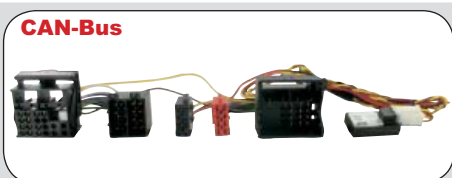

20.1320-925

Altea 2005 -->
Cordoba 2003 --> 2005
Leon 2005 -->
Toledo 2005 -->

ean 8715647849814

CAN-Bus