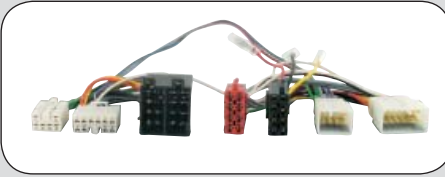

ean 8715647808415