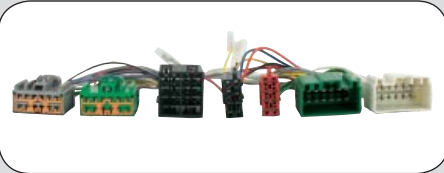

20.1354-902

C70	2000 --> 2005
S40	2001 --> 2007
S60	
S70	2001--> 2007
S80	1999 --> 2006
V40	2000 --> 2003
V70	2000 --> 2007
XC 70	2000 --> 2007

Audio system without centre speaker

ean 8715647811842