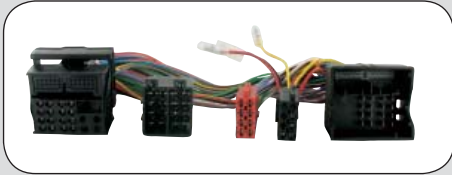

*Equipped with Boston/ Infinity system*

*For correct use of the adapter use one of the extension cables on page 3*

ean 8715647838597

**20.1035-903**

Caliber	2008 -->
Gran Caravan	2008 -->
Nitro	2008 -->

*Equipped with OEM amplifier*

*For correct use of the adapter use one of the extension cables on page 3*

T - Harness

Koppeladapters

ean 8715647833363

20.1094-902

Scudo

2007 -->

ean 8715647849944