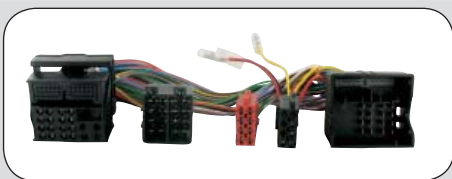

T - Harness

ean 8715647811811