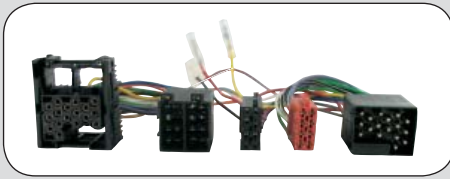

T - Harness

Koppeladapters

ean 8715647808361

20.1020-902

Defender 2005 -->
Discovery II 1999 --> 2005
Freelander 2001 --> 2005
Range Rover 2002 --> 2008

ean 8715647809184