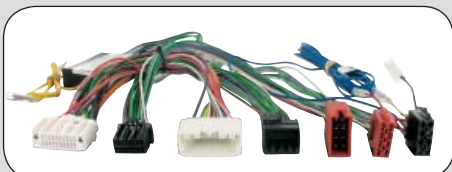

**20.1035-903**

Cherokee	2008 -->
Wrangler	2007 -->

*Equipped with OEM amplifier*

*For correct use of the adapter use one of the extension cables on page 3*

ean 8715647849869

**20.1035-904**

Commander	2006 -->
Grand Cherokee	2005 --> 2007