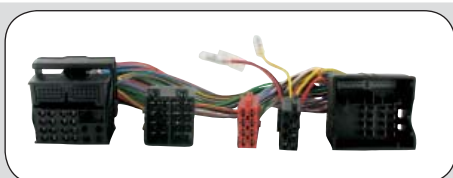

20.1041-910

C2	2004 -->	C5 II	2005 -->
C3	2005 -->	C5 III	2008 -->
C4	2005 -->	C6	2007 -->
C4 Picasso I & II	2005 -->	C8	2005 -->
C5 I			

Pre wired for steering wheel control

ean 8715647817578

CAN-Bus