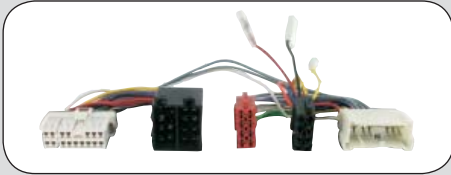

20.1178-902

Carens	--> 2002
Carnival	--> 2002
Clarus	--> 2002
Rio	--> 2001
Sephia	09 - 1995 -->
Shuma	--> 2001
Sportage	1999 --> 2004

ean 8715647809160