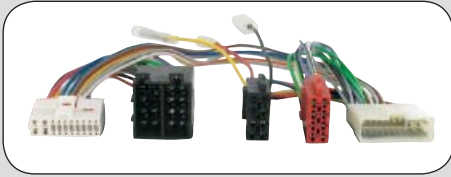

*For correct use of the adapter use one of the extension cables on page 3*

ean 8715647847988

**20.1178-902**

Carens	--> 2002
Carnival	--> 2002
Clarus	--> 2002
Rio	--> 2001
Sephia	09 - 1995 -->
Shuma	--> 2001
Sportage	1999 --> 2004