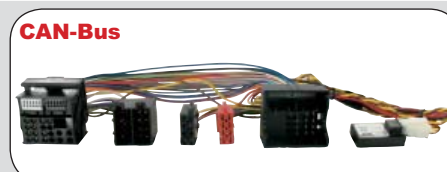

20.1194-926

CAN-Bus

A class W169 2004 --> *
*Audio 20/ 50APS/ Comand JPS without Harman Kardon Sound system

B class W245 2005 --> *
*Audio 20/ 50APS/ Comand JPS without Harman Kardon Sound system

C class W203 2003 --> 2008
C class W204 2007 -->
CLC CL-203 2008 -->
CLK W209 2004 -->
G class W463 2007 -->
GL X164 2006 -->
M class W164 2006 -->
R class W251 2006 -->

Without Bose (fiber optic)
Without Harman Kardon system
Without Harman Kardon system
Without Harman Kardon system
Audio20/ Comand APS -
Without Harman Kardon system
Without Harman Kardon system
Without Harman Kardon system
Audio 20CD/ Audio 50 APS/
Comand APS without Harman Kardon system
With most adapter

Pre wired for steering wheel control

Sprinter 2006 -->

Koppeladapters