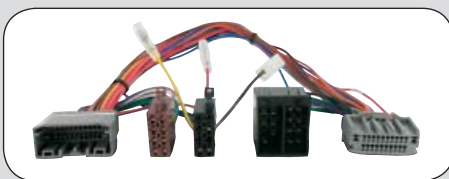

ean 8715647838597

20.1035-903

300 - 300M	2006 -->
Grand Voyager	2008 -->
Sebring	2007 -->
Town & Country	2008 -->
Voyager	2008 -->

*Equipped with OEM amplifier.  
For correct use of the adapter use one of the extension cables on page 3*

ean 8715647849869

20.1035-904

300 - 300 M	2005 -->
Aspen	2007 -->
Grand Voyager	2004 --> 2007
PT Cruiser	2006 -->
Voyager	2005 --> 2007

*Equipped with Boston/ Infinity sound system.  
For correct use of the adapter use one of the extension cables on page 3*

**T - Harness**

**Koppeladapters**

ean 8715647849876

**20.1035-905**

Grand Voyager 2008 -->  
Sebring 2007 -->  
Voyager 2007 -->

*Equipped with Boston/Sound system*

*For correct use of the adapter use one of the extension cables on page 3*