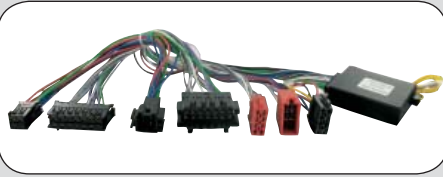

T - Harness

ean 8715647844666

20.1194-905

B class W245 2005 -->
CLS 2005 -->
E class W211 2004 -->
R class W251 2006 -->

S class W221 2005 -->
SL R230 2002 -->

Equipped with Audi 50 APS/ Comand APS system
Pre wired for steering wheel control
For correct use of the adapter use one of the extension cables on page 3

ean 8715647833486