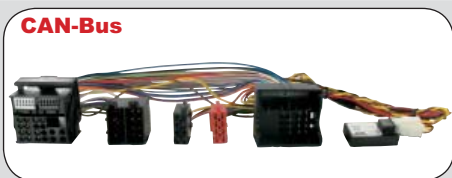

20.1320-926

Altea 2005 -->
Cordoba 2003 --> 2005
Leon 2005 -->
Toledo 2005 -->

Pre wired for steering wheel control

ean 8715647849821