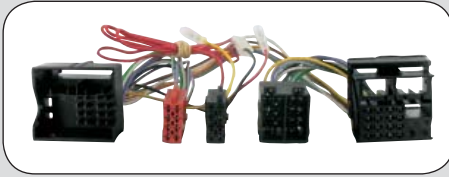

*Cable length: 500 cm.*

ean 8715647850230

**20.1000-300**

Line in adapter MK6000/ MK6100/ MKi 9100/ MKi9200

ean 8715647849654

**20.1000-550**

THB Bury extension cable CC9040/ CC9060

*Cable length: 500 cm.*

ean 8715647849791

**20.1000-400**

2 X 8 ISO 400 cm. extension cable

ean 8715647817103

20.1320-902

A2	2004 --> Symphony radio/ Navi-Plus MMI system
A3	2005 --> Symphony radio/ Navi-Plus MMI system
A4	2005 --> Chorus-Concert Symphony/ Navi-Plus MMI system
A4 Allroad	2005 --> MMi Basic 4 speaker system
A4	2007 --> MMi Basic 4/ 8 speaker system/ Without navi
A5	2007 --> MMi Basic 4/ 8 speaker system/ Without navi
A6	2004 --> MMi Basic 4/ 8 speaker system
Q7	2006 --> MMi Basic 8 speaker system
R8	2006 --> Chorus system
TT	2007 --> without sound system