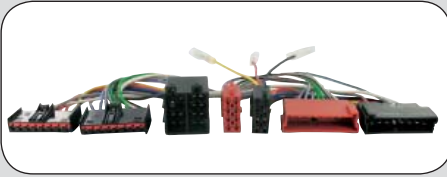

ean 8715647809191

20.1114-908
8 ways power connector

Cougar	1999 --> 2005
Courier	1996 -->
Escort	1996 --> 2001
Explorer	1993 --> 2005
Fiesta	1996 --> 2005
Focus	1999 --> 2004
Galaxy	2001 --> 2006

Ka	1997 --> 2005
Puma	2002 --> 2005
Maverick	1994 --> 2000
Mondeo	1993 --> 2003
Transit	1988 --> 2005
Transit Connect	2003 --> 2005
Scorpio	1995 --> 2000

ean 8715647809139