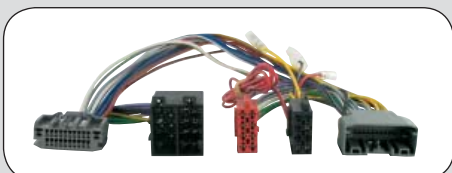

20.1035-902

Cherokee	2008 -->
Wrangler	2007 -->
Liberty	2008 -->

ean 8715647838597