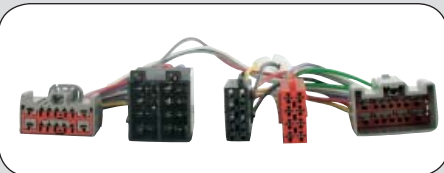

20.1356-902

C30	2006 -->	(install at the back of the CD player)
C70	2006 -->	(install at the back of the CD player)
S40	2004 --> 2007	(install under passenger seat)
V50	2004 -->	(install at the back of the CD player)
XC90	2002 -->	(install at the back of the radio)

Equipped with Base Performance Sound system

ean 8715647827256