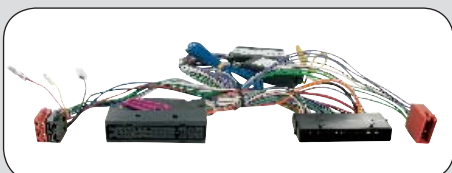

20.1320-895

A8   2004 -->

Equipped with a Bose 12 speaker sound system

For correct use of the adapter use one of the extension cables on page 3

ean 8715647849821