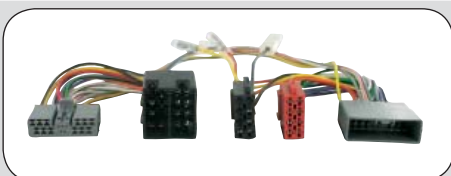

20.1132-902

407	2007 -->

With navigation system without amplifier