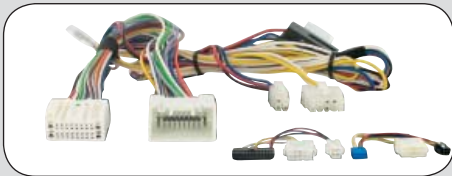

20.1202-904

4007

2007 -->

With navigation system and with amplifier

ean 8715647849937