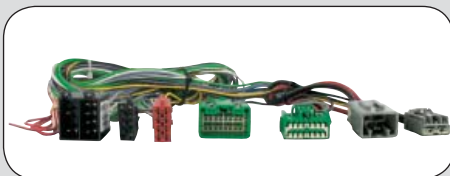

20.1261-902

Discovery 2005 -->
Range Rover Sport 2005 -->
Equipped with Harman Kardon Premium audio system

ean 8715647848008