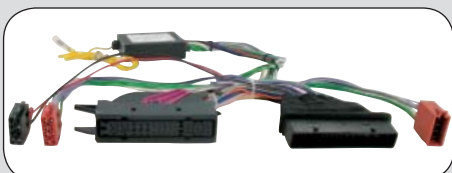

20.1320-870

A6   2006 -->
Q7   2006 -->

Equipped with a Bose 6000 system (black amplifier)

For correct use of the adapter use one of the extension cables on page 3

ean 8715647823203