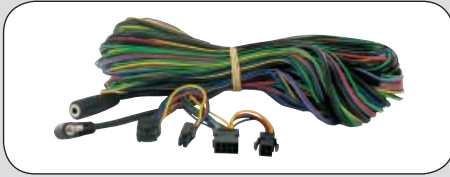

ean 8715647823067