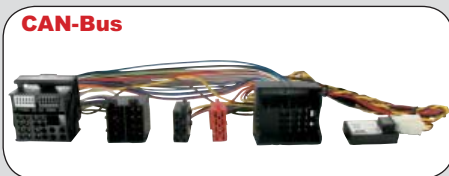

20.1320-926

Pre wired for steering wheel control

A2	2004 --> Symphony radio/ Navi-Plus MMI system
A3	2005 --> Symphony radio/ Navi-Plus MMI system
A4	2005 --> Chorus-Concert Symphony/ Navi-Plus MMI system
A4 Allroad	2005 --> MMi Basic 4 speaker system
A4	2007 --> MMi Basic 4/ 8 speaker system/ Without navi
A5	2007 --> MMi Basic 4/ 8 speaker system/ Without navi
A6	2004 --> MMi Basic 4/ 8 speaker system
Q7	2006 --> MMi Basic 8 speaker system
R8	2006 --> Chorus system
TT	2007 --> without sound system

ean 8715647839235