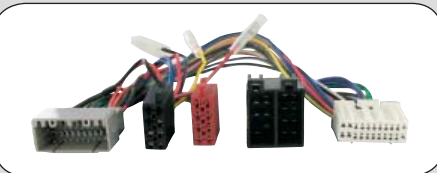

*Equipped with Boston/ Sound system*

*For correct use of the adapter use one of the extension cables on page 3*

ean 8715647849876

**20.1035-904**

Caliber	2007 -->
Charger	2006 -->
Magnum	2005 -->
Stratus	2006 -->