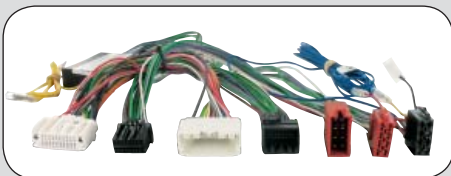

ean 8715647838597

20.1035-903

300 - 300M	2006 -->
Grand Voyager	2008 -->
Sebring	2007 -->
Town & Country	2008 -->
Voyager	2008 -->

*Equipped with OEM amplifier.  
For correct use of the adapter use one of the extension cables on page 3*