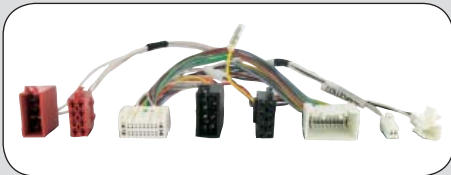

20.1202-903

Lancer	2008 -->
Montero	2007 -->
Pajero	2007 -->
Outlander	2007 -->
Shogun	2007 -->

Without navigation system with amplifier

ean 8715647849920