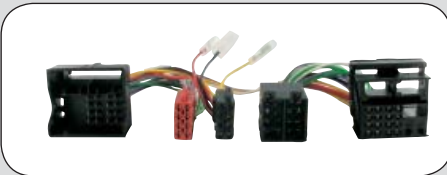

20.1122-902

Fiesta	2005 --> 2009
Focus	2005 --> 2007
Focus C-Max	2004 --> 2007
Fusion	2005 --> 2007
Galaxy	2006 --> 2007
Granada	2005 --> 2007

Kuga	2008 -->
Mondeo	2004 -->
S-Max	2007 -->
Transit	2007 -->

ean 8715647816380