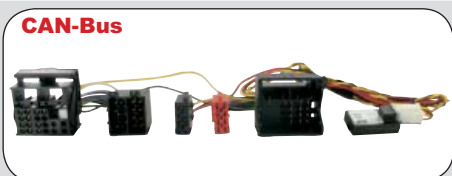

2008 -->

Multivan

2003 --> 2005

*Pre wired for steering wheel control*

ean 8715647828482

20.1320-925

Caddy

2004 -->