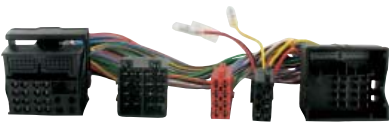

*Adapter is suitable to connect directly to:*

*Parrot CK3000/ CK3100/ CK3200/ CK3300/ 3400GPS/ MK6000*

ean 8715647811811

20.1194-902

Crafter 2007 -->

*Pre wired for steering wheel control*