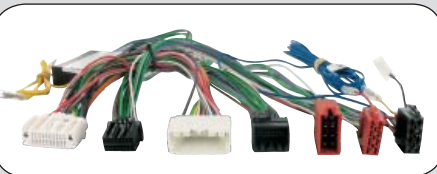

*Equipped with Boston/ Sound system*

*For correct use of the adapter use one of the extension cables on page 3*

ean 8715647849876

**20.1035-904**

Caliber	2007 -->
Charger	2006 -->
Magnum	2005 -->
Stratus	2006 -->

*Equipped with Boston/ Infinity system*

*For correct use of the adapter use one of the extension cables on page 3*

ean 8715647838597

**20.1035-903**

Caliber	2008 -->
Gran Caravan	2008 -->
Nitro	2008 -->

*Equipped with OEM amplifier*