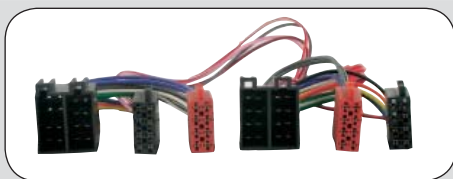

ean 8715647844659

**20.1031-903**

Grand Voyager 2005 --> 2007  
Voyager 2005 --> 2007

*Equipped with OEM amplifier*

*For correct use of the adapter use one of the extension cables on page 3*

ean 8715647814300