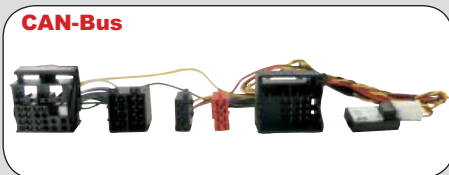

20.1320-910

Fabia	2007 -->
Octavia	2004 -->
SuperB	2008 -->
Roomster	2007 -->

Pre wired for steering wheel control

ean 8715647828482