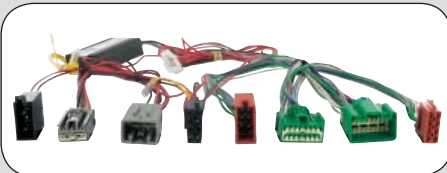

20.1358-902

Jaguar XKR 2007 -->
Equipped with Dolby Prologic surround system

ean 8715647809207