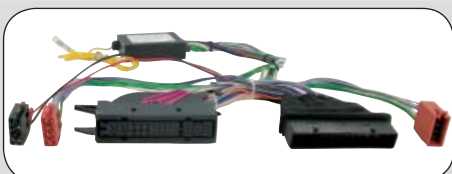

*Equipped with a Bose 6000 system (black amplifier)*

*For correct use of the adapter use one of the extension cables on page 3*

ean 8715647823203

**20.1320-880**

A6                    2006 -->  
Q7                    2006 -->

*Equipped with a Bose 6000 13 speaker system (silver amplifier)*

*For correct use of the adapter use one of the extension cables on page 3*

ean 8715647823197

**20.1320-890**

A6                    2006 -->  
Q7                    2006 -->