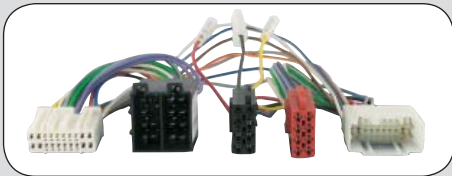

20.1094-910

Scudo

2007 -->

Pre wired for steering wheel control

ean 8715647809153

20.1131-902

Sedici

2006 -->