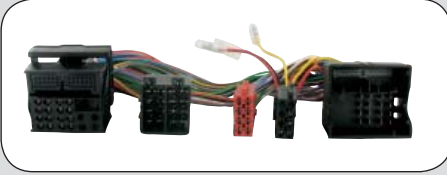

ean 8715647816380

**20.1122-903**

Fiesta	2006 --> 2009
Focus	2005 --> 2007
Focus C-Max	2004 --> 2007
Mondeo	2004 --> 2007
S-Max	2007 -->

Fusion	2005 --> 2007
Galaxy	2006 --> 2007

*Pre wired for steering wheel control*