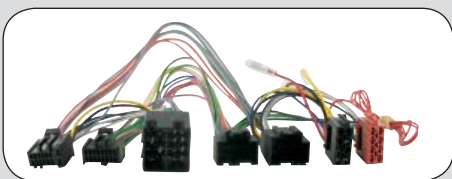

*Pre wired for steering wheel control/ If the car is equipped with a navigation system, use one of the extension cables on page 3*

ean 8715647827270

**20.1025-902**

All models      2006 -->

*Equipped with a Logic 7 sound system*

*For correct use of the adapter use one of the extension cables on page 3*

**Koppeladapters**

ean 8715647827348

20.1271-903

BLS  
DTS

2006 -->  
2006 -->

ean 8715647838610

20.1038-902