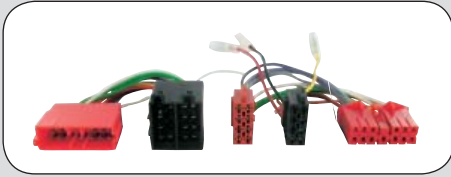

ean 8715647847971