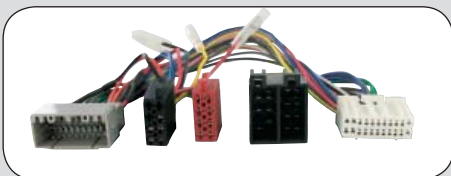

20.1035-904

300 - 300 M	2005 -->
Aspen	2007 -->
Grand Voyager	2004 --> 2007
PT Cruiser	2006 -->
Voyager	2005 --> 2007

*Equipped with Boston/ Infinity sound system.
For correct use of the adapter use one of the extension cables on page 3*