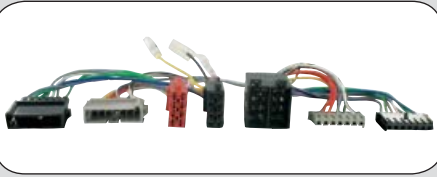

*Adapter is suitable to connect directly to:  
Parrot CK3000/ CK3100/ CK3200/ CK3300/ 3400GPS/ MK6000*

ean 8715647808415

**20.1300-902**

Daihatsu all models 1993 -->

ean 8715647809207

**20.1030-902**

Avanger	1995 --> 2000
Caravan	1988 --> 2000
Durango	1998 --> 2001
Intrepid	1994 --> 1997
Neon	1995 --> 1999
Viper	