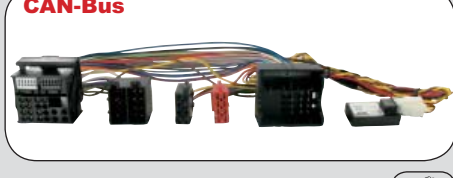

20.1041-926

C2	2004 -->	C5 II	2005 -->
C3	2005 -->	C5 III	2008 -->
C4	2005 -->	C6	2007 -->
C4 Picasso I & II	2005 -->	C8	2005 -->
C5 I & II			

Pre wired for steering wheel control

ean 8715647849890