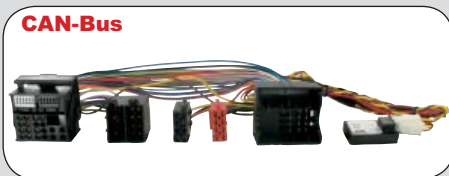

*Pre wired for steering wheel control*

ean 8715647828482

20.1320-925

Fabia	2007 -->
Octavia	2004 -->
SuperB	2008 -->
Roomster	2007 -->

ean 8715647849814

20.1320-926

Fabia	2007 -->
Octavia	2004 -->
SuperB	2008 -->
Roomster	2007 -->