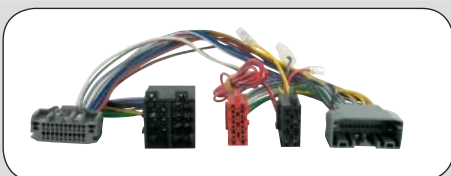

20.1035-902

300 - 300M	2006 -->
Grand Voyager	2008 -->
PT Cruiser	2006 -->
Sebring	2007 -->
Town & Country	2008 -->
Voyager	2008 -->

ean 8715647838597